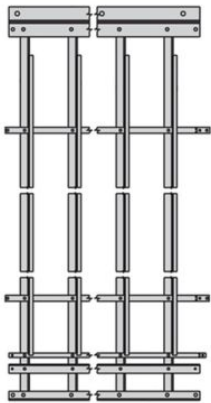

# Eaton SB61712006TG

Catalog Number: SB61712006TG

Eaton B-Line series wall mount 14.25 inch shelf width distribution frame, 120" height, 110" length, 21.375" width, 6 vertical with 14 shelves, ASTM A36 steel, Telco gray powder coat, Universal distribution frame wall mount

## General specifications

<b>Product Name</b>	<b>Catalog Number</b>
Eaton B-Line series wall mount 14.25 inch shelf width distribution frame	SB61712006TG
	<b>UPC</b>
	799038181279
<b>Product Length/Depth</b>	<b>Product Height</b>
110 in	120 in
<b>Product Width</b>	<b>Product Weight</b>
21.375 in	278.252 lb
<b>Certifications</b>	
Not Applicable	